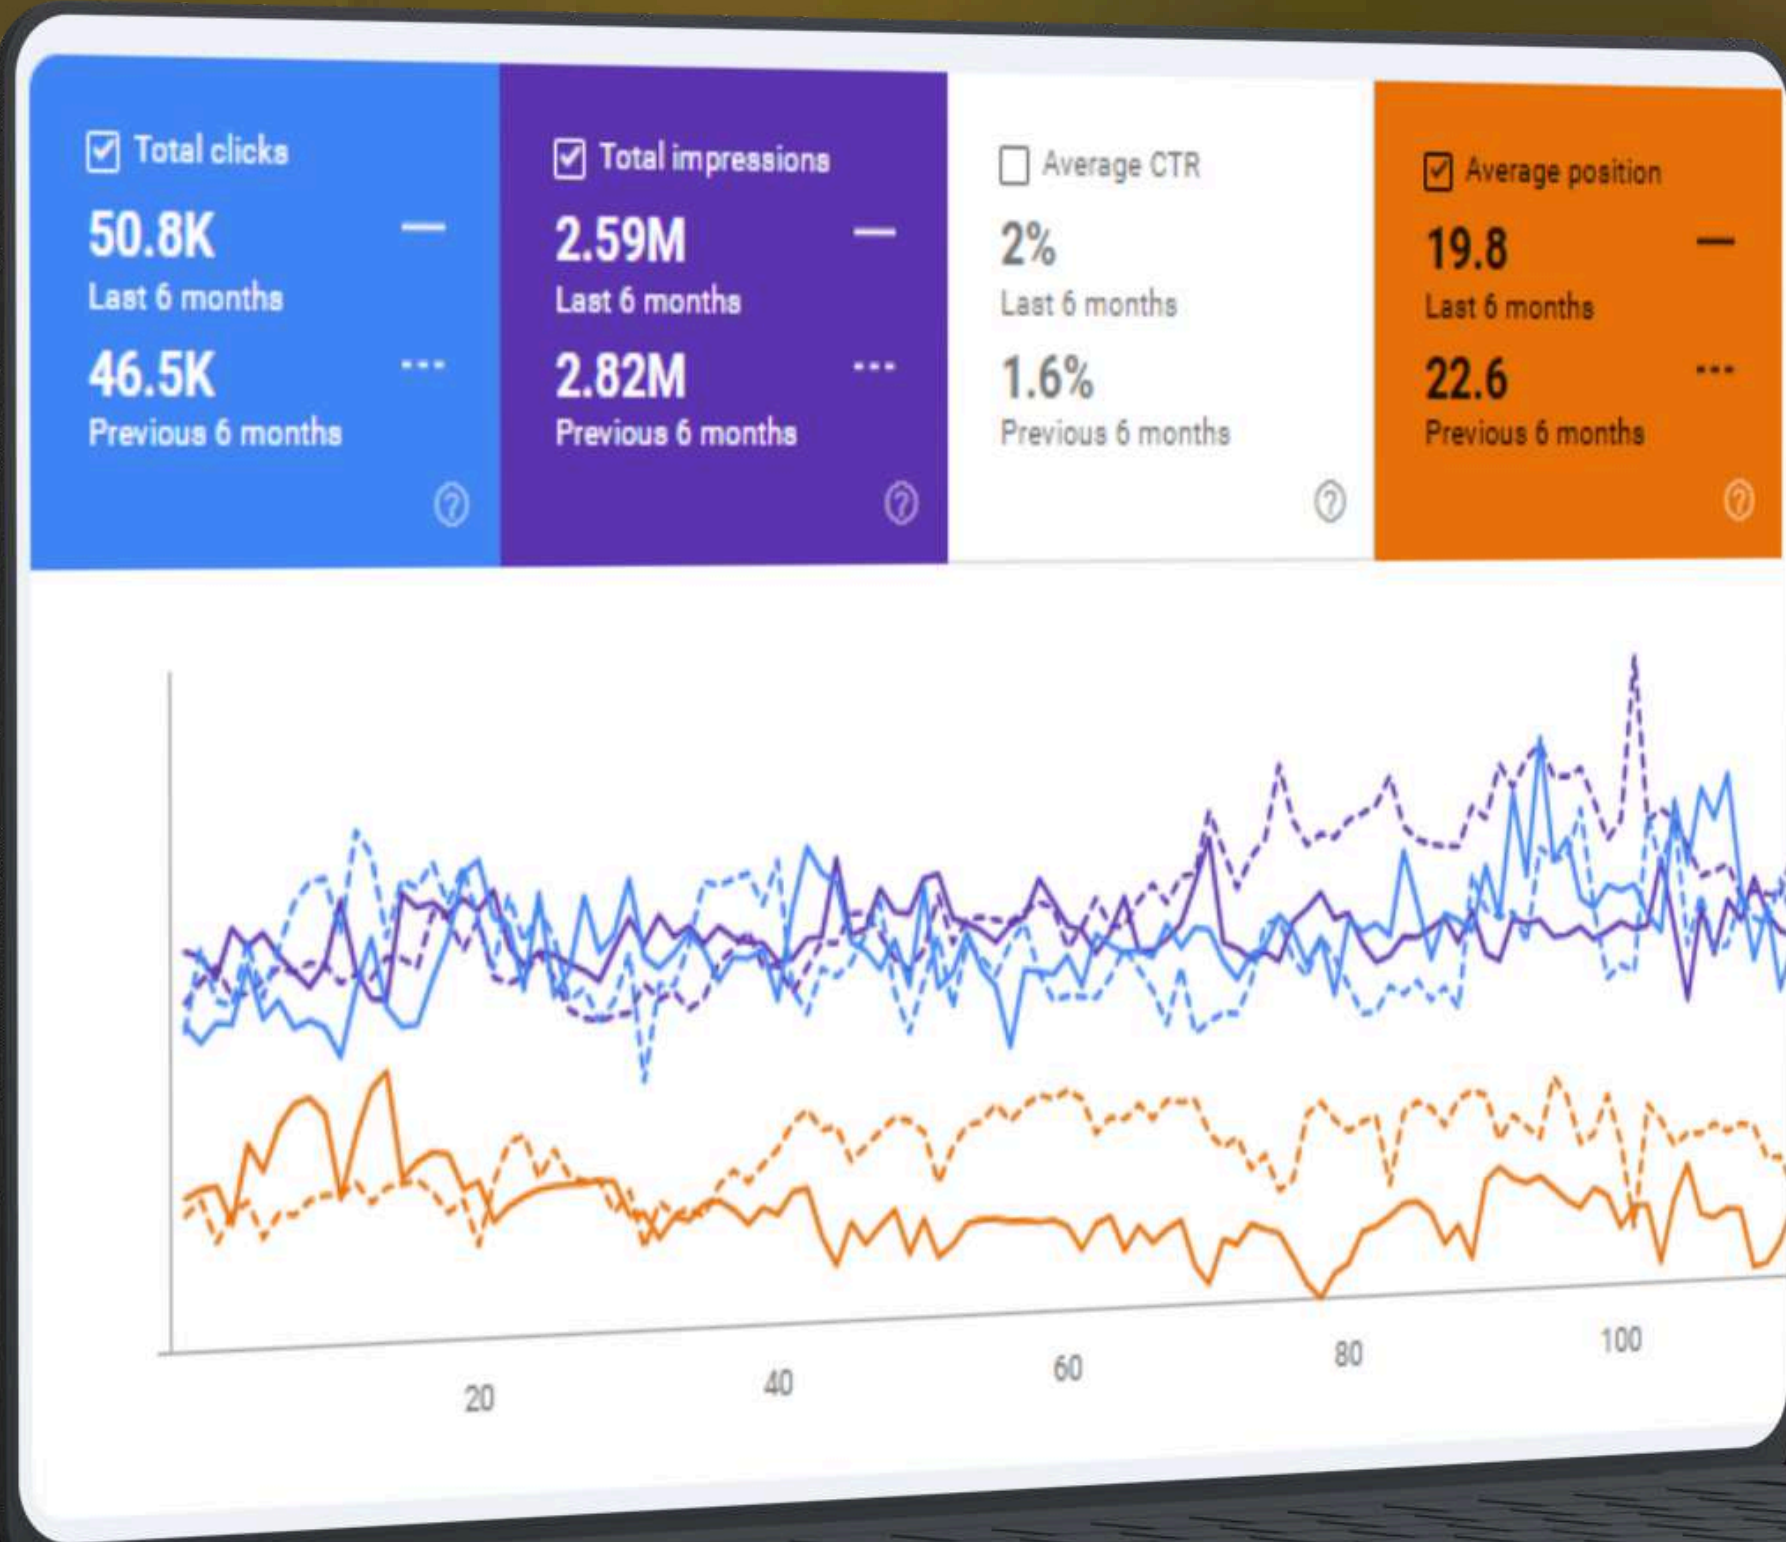

# RESULTS

4.3K

Organic Clicks

Clicks increased from 50.8K to 46.5K, showcasing a solid 12% growth in just 3 months.

1.2%

CTR (Click through Rate)

The average click-through rate (CTR) grew from 5% to 6.2%, indicating improved user engagement.

200K

Impressions

Impressions experienced a robust increase from 1.05M to 953K, reflecting enhanced visibility.

28.7

SEO (Search engine optimization)

The average search engine position demonstrated consistency at 28.7, affirming Thinlizzy's prominence.