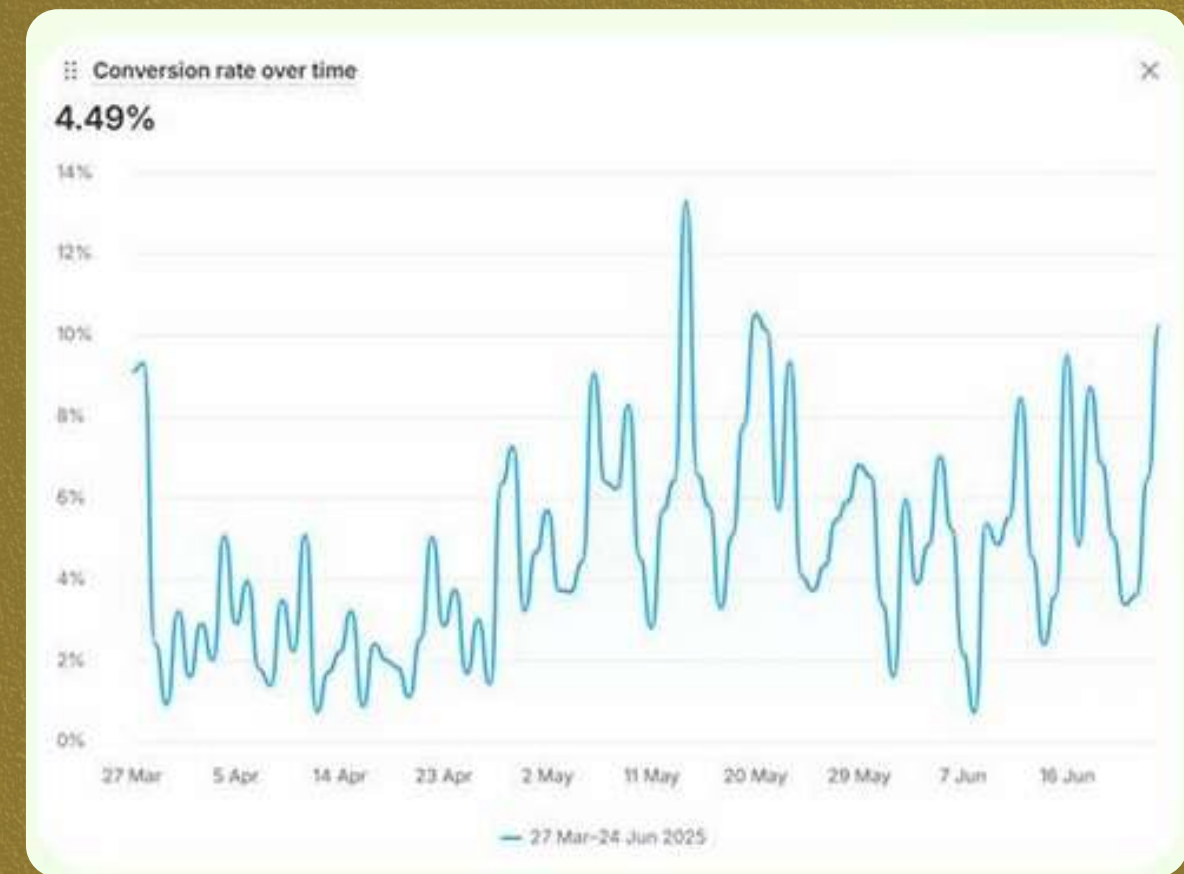

BEFORE

Conversion Rate
3.35%

AFTER

4.49%
Conversion Rate