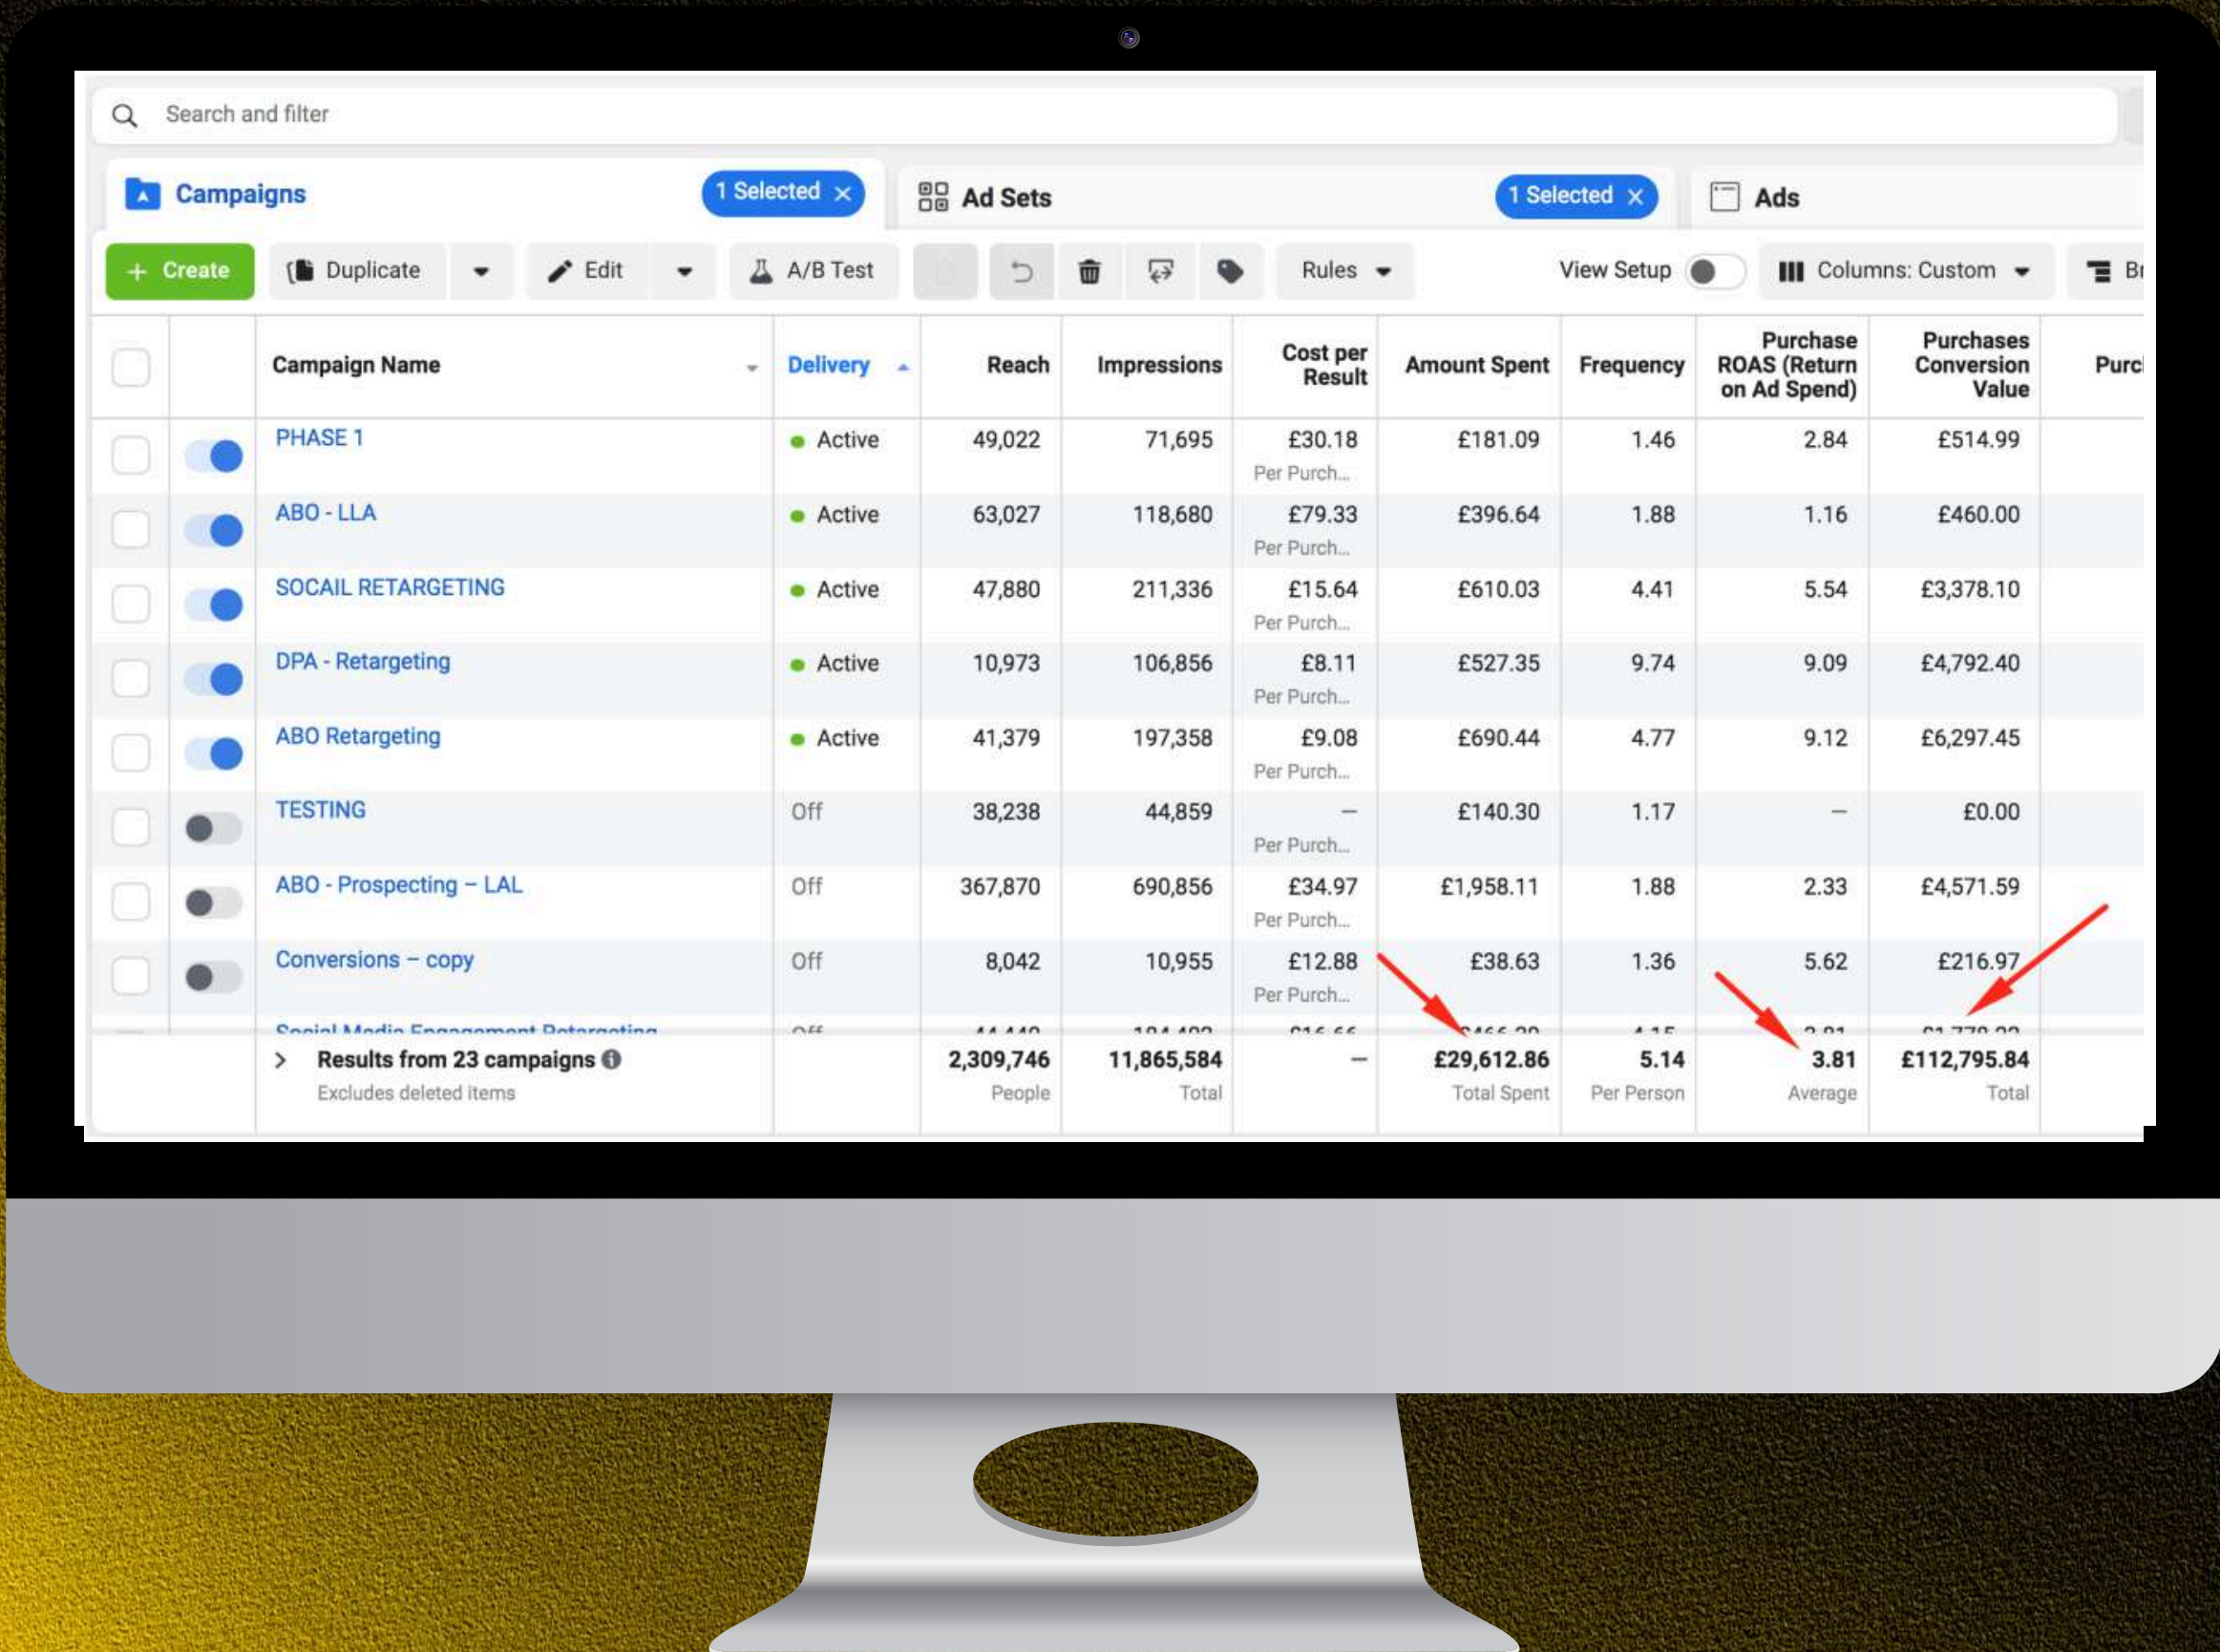

Total Spent
£29,612

ROAS
3.81

Return
£112,795

	Campaign Name	Delivery	Reach	Impressions	Cost per Result	Amount Spent	Frequency	Purchase ROAS (Return on Ad Spend)	Purchases Conversion Value	Purch
☐	PHASE 1	Active	49,022	71,695	£30.18 Per Purch...	£181.09	1.46	2.84	£514.99	
☐	ABO - LLA	Active	63,027	118,680	£79.33 Per Purch...	£396.64	1.88	1.16	£460.00	
☐	SOCAIL RETARGETING	Active	47,880	211,336	£15.64 Per Purch...	£610.03	4.41	5.54	£3,378.10	
☐	DPA - Retargeting	Active	10,973	106,856	£8.11 Per Purch...	£527.35	9.74	9.09	£4,792.40	
☐	ABO Retargeting	Active	41,379	197,358	£9.08 Per Purch...	£690.44	4.77	9.12	£6,297.45	
☐	TESTING	Off	38,238	44,859	— Per Purch...	£140.30	1.17	—	£0.00	
☐	ABO - Prospecting - LAL	Off	367,870	690,856	£34.97 Per Purch...	£1,958.11	1.88	2.33	£4,571.59	
☐	Conversions - copy	Off	8,042	10,955	£12.88 Per Purch...	£38.63	1.36	5.62	£216.97	
☐	Social Media Engagement Retargeting	Off	44,440	184,400	£16.66 Per Purch...	£466.00	4.15	3.01	£1,770.00	
> Results from 23 campaigns Excludes deleted items			2,309,746 People	11,865,584 Total	—	£29,612.86 Total Spent	5.14 Per Person	3.81 Average	£112,795.84 Total