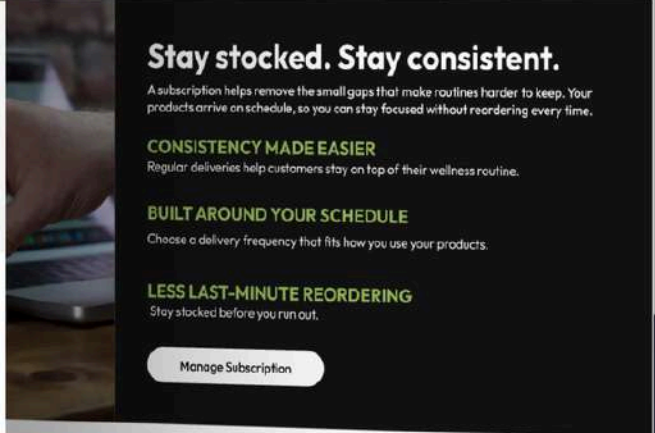

Visit The Website