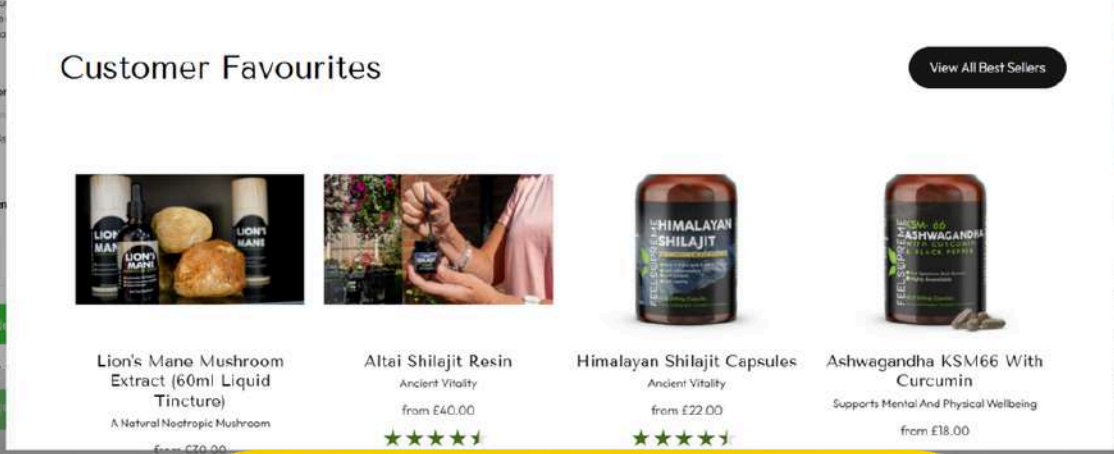

Visit The Website