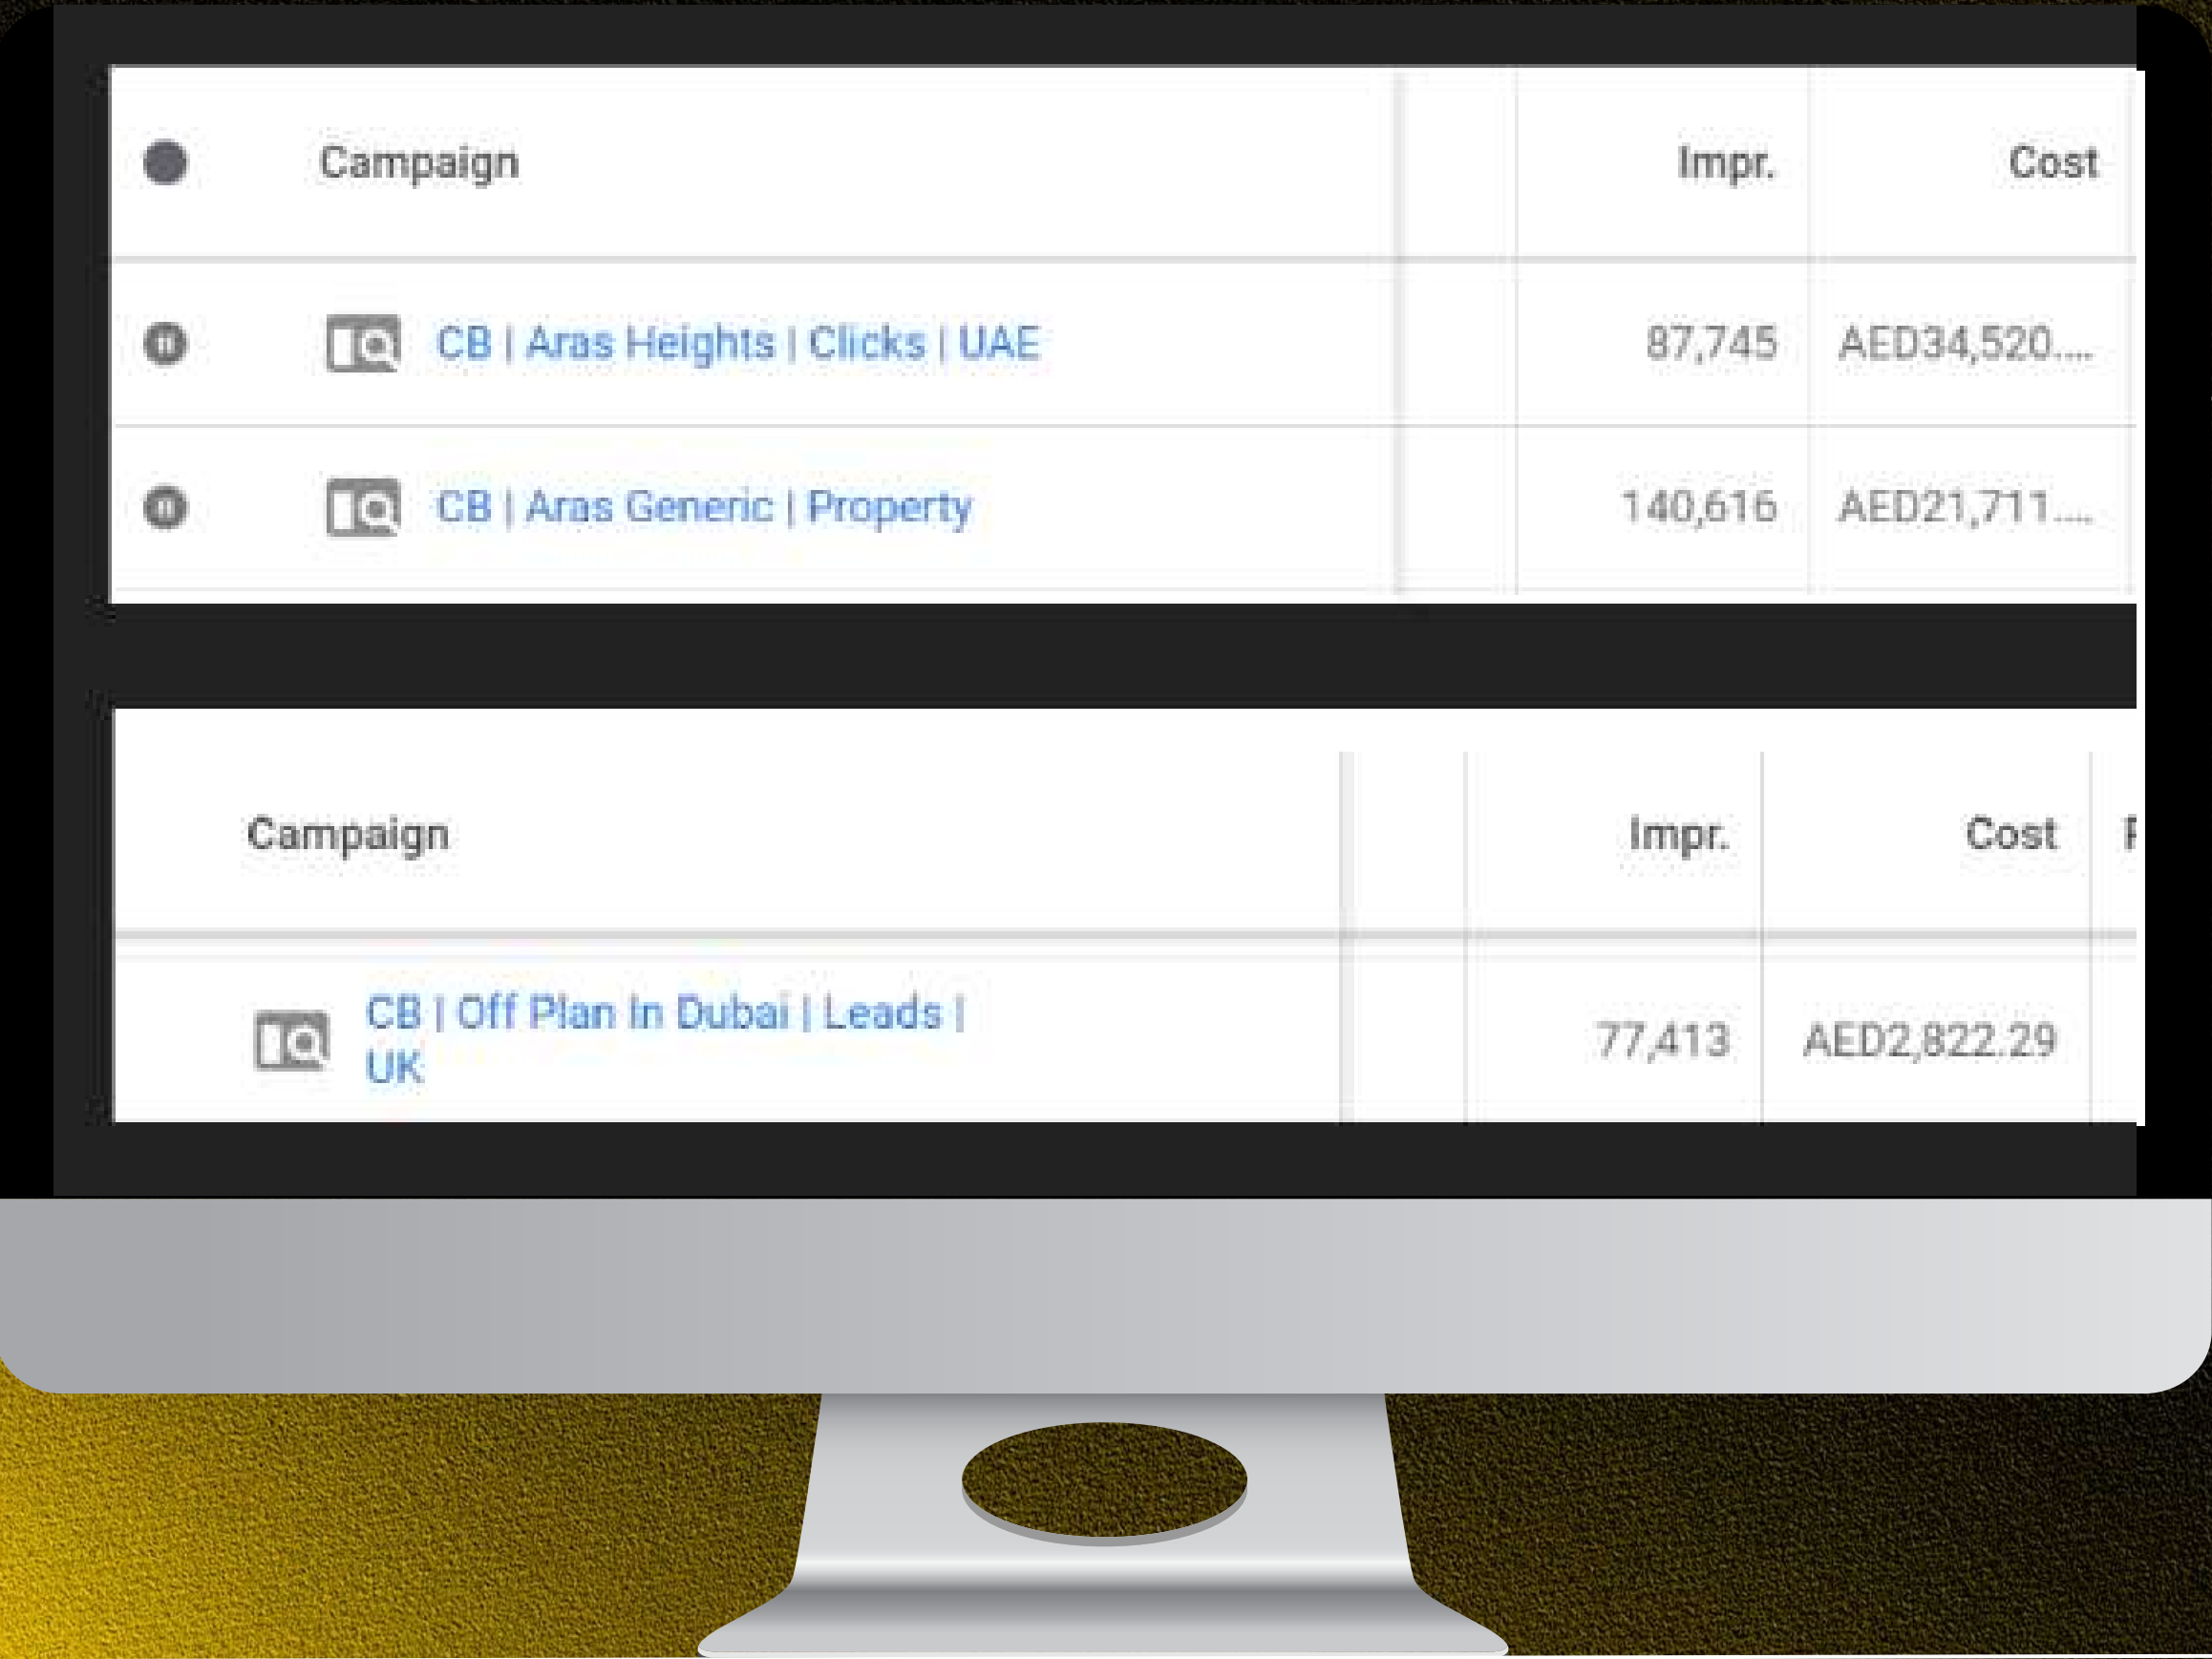

REAL ESTATE

Conversion Rate
6.21%

Cost/conv
AED 136.45

Clicks
4073