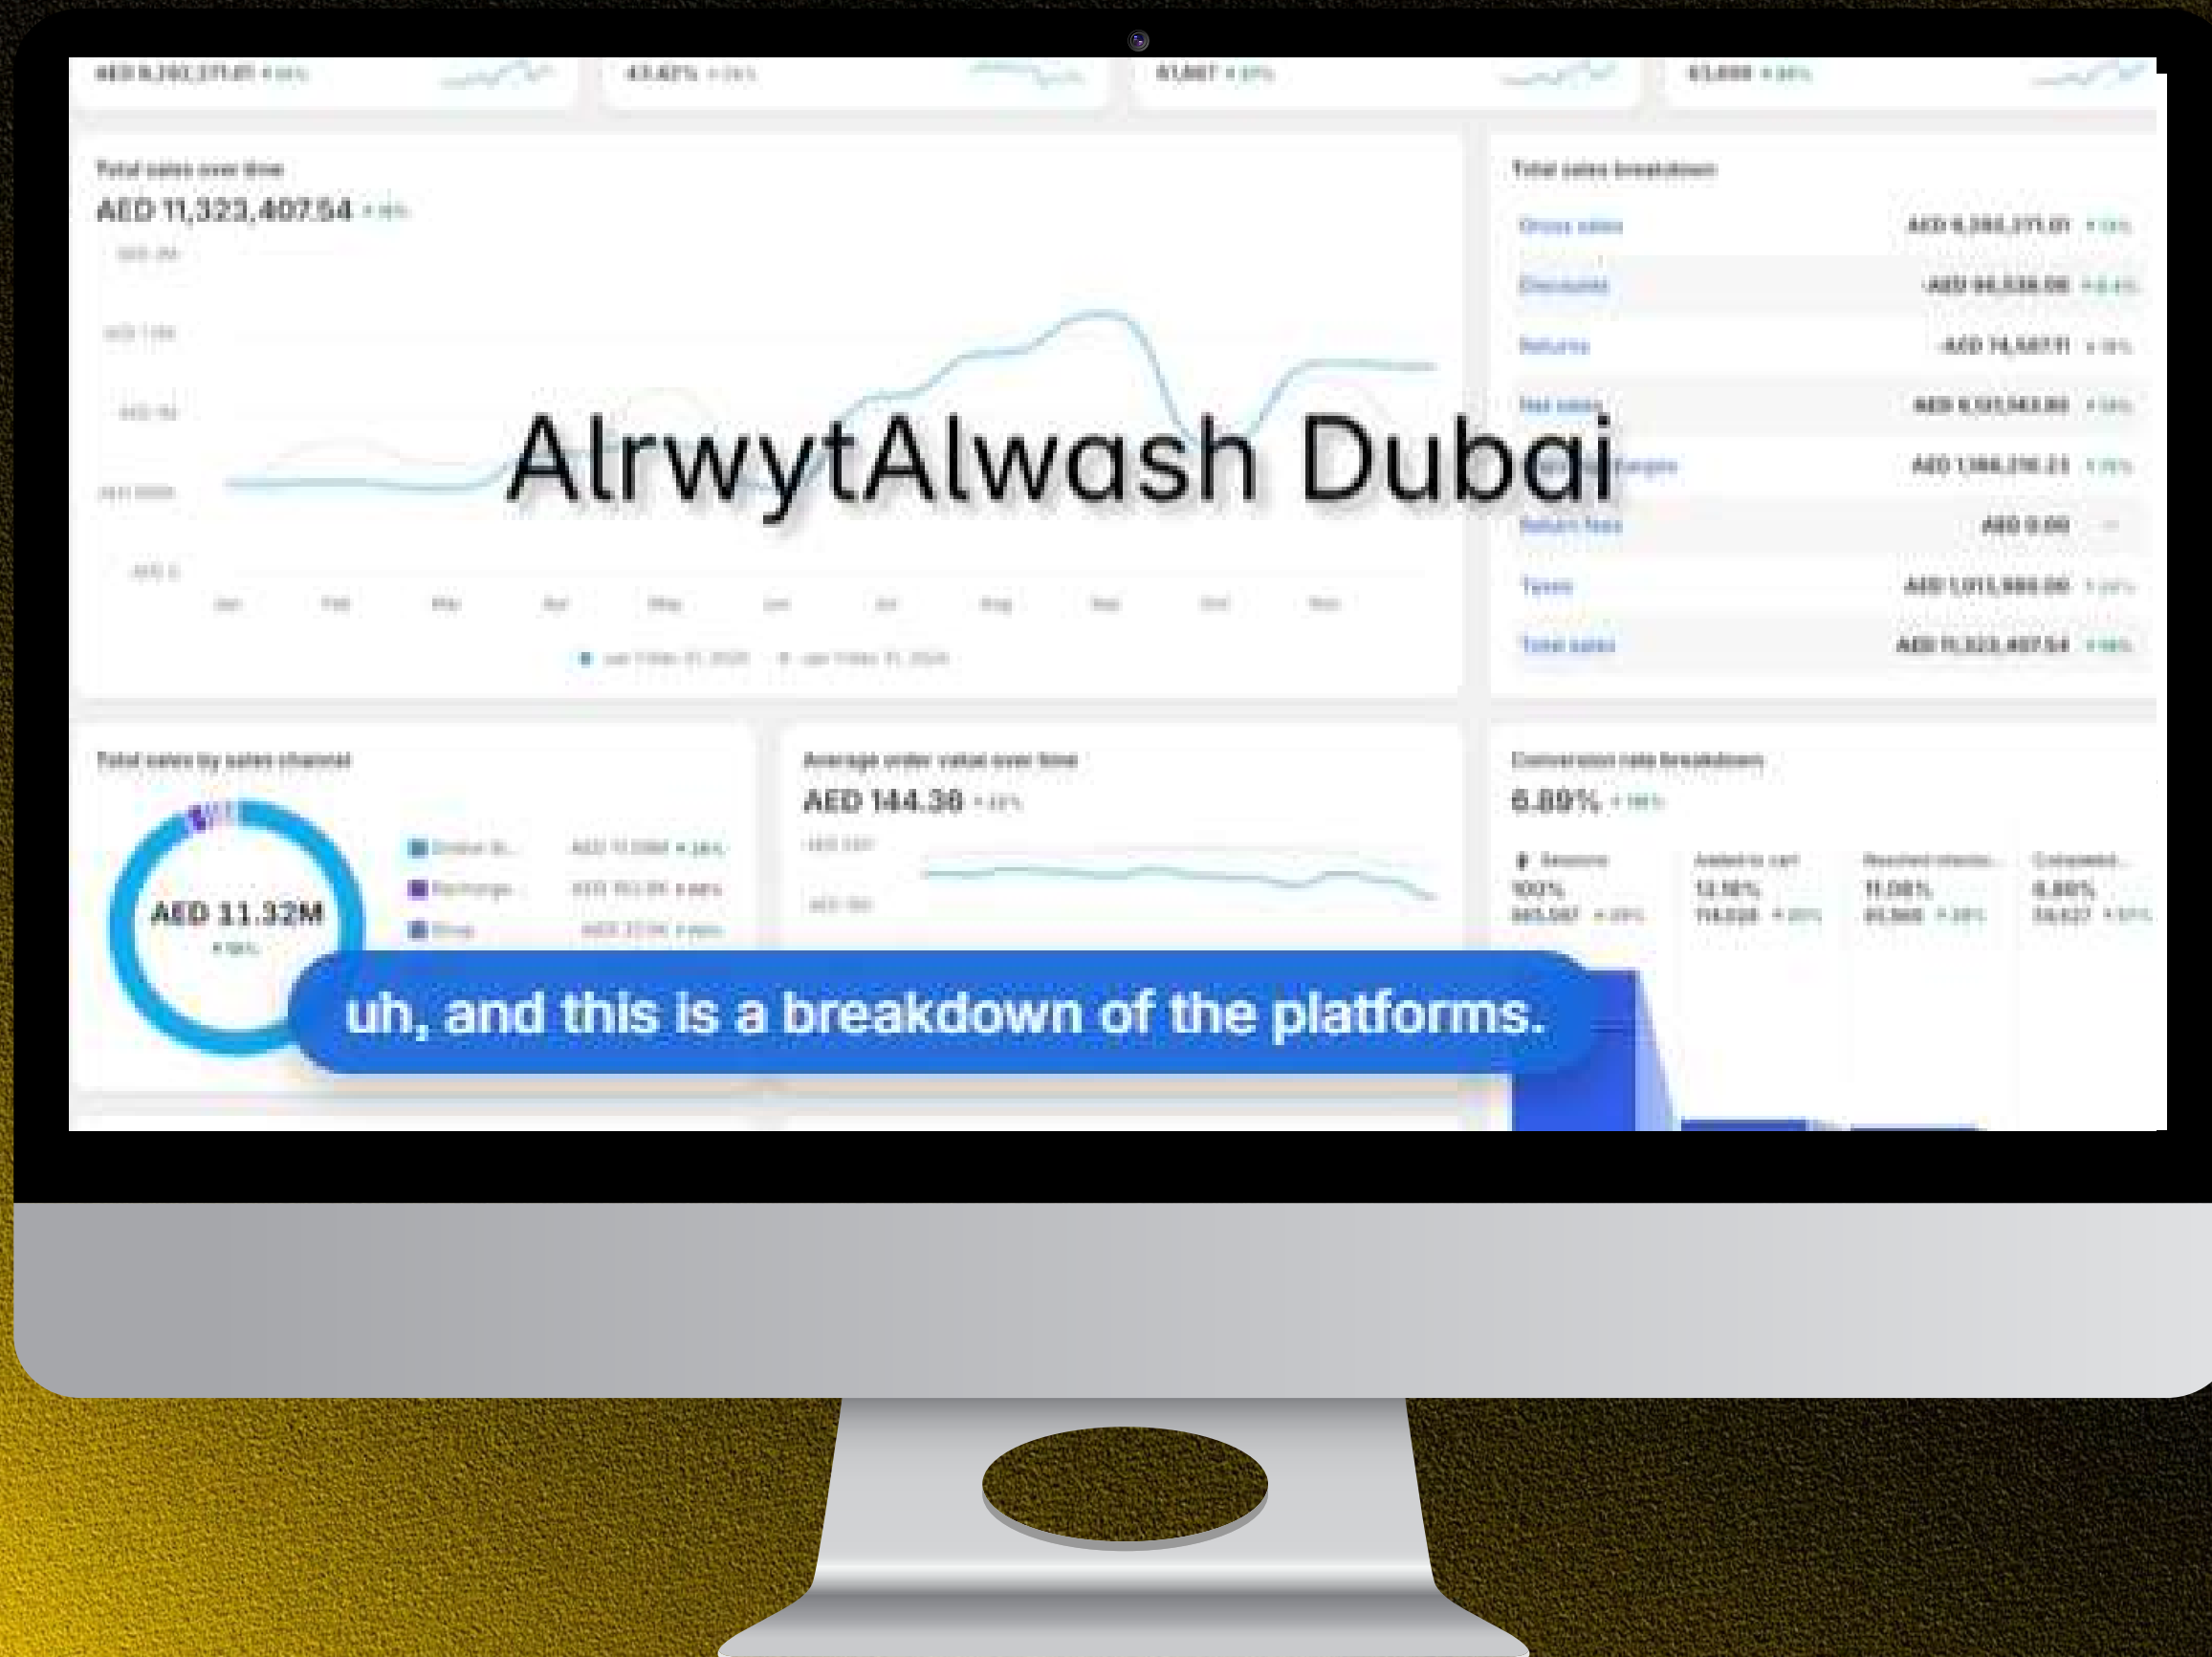

HOME IMPROVEMENT

Impressions
98,910

Cost/conv
$6 - 153

Conversions
700+