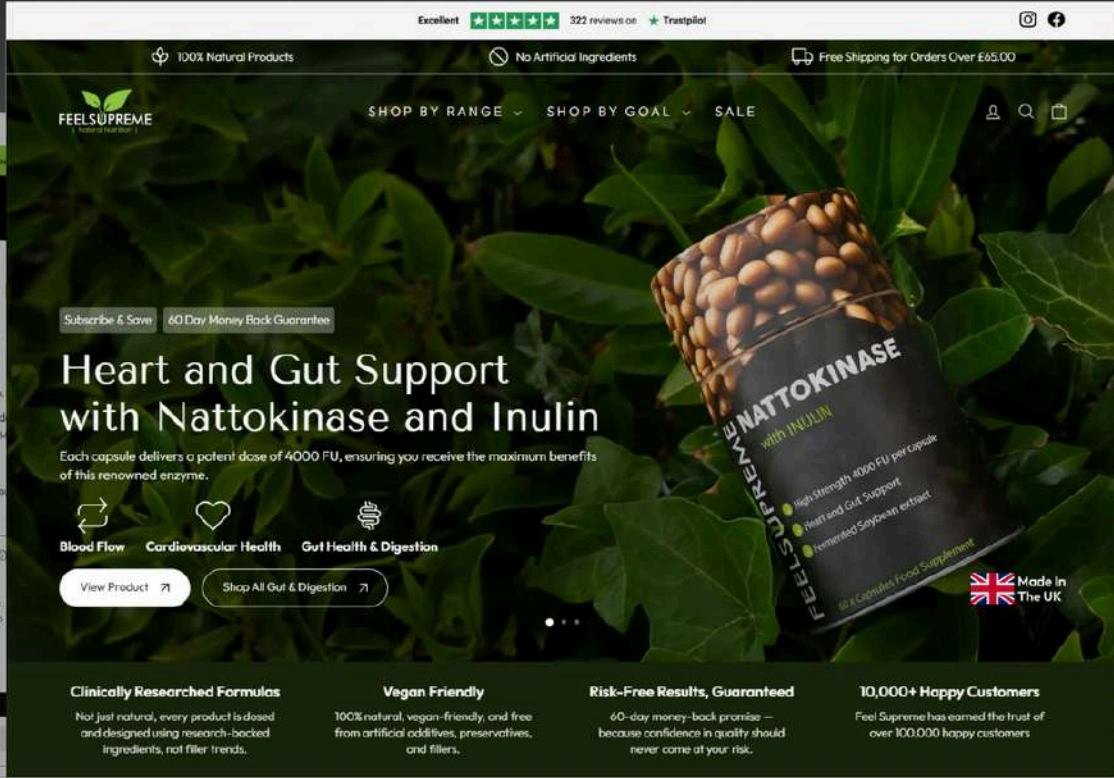

Visit The Website