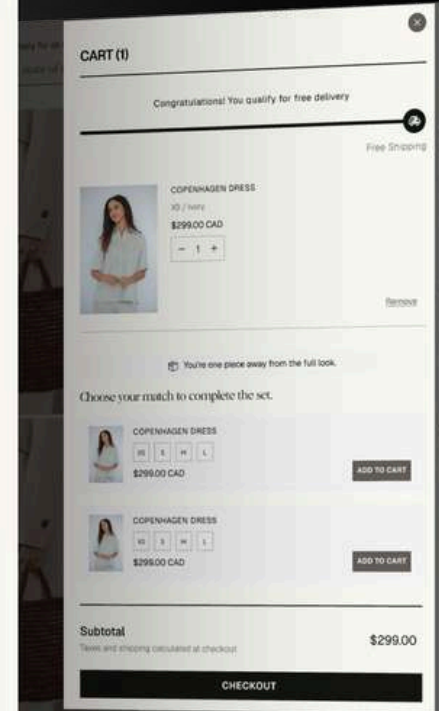

[Visit The Website](#)